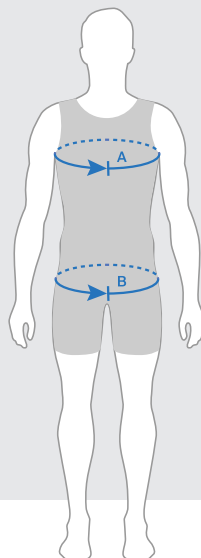

## MENS

Jerseys: F3 Basic, F5 Pro und F6 Hero / Softshell Team Jacket XJS5 Pro

owayo size	2	3	4	5	6	7	8	9	10	11	12
Chest circumference (inch)	32¼"- 33¾"	33¾"- 35½"	35½"- 37"	37"- 38½"	38½"- 40¼"	40¼"- 41¾"	40¾"- 43¼"	43¼"- 45"	45"- 46½"	46¼"- 48"	48"- 49½"
International size	XS	S		M		L		XL		XXL	

## WOMENS

Jersey F6w Hera / Softshell Team Jacket XJS5w Pro\*

owayo size	S1	S2	S3	S4	S5	S6	S7	S8	S9	S10
Chest circumference (inch)	29¼"- 30¾"	30¾"- 32¼"	32¼"- 33¾"	33¾"- 35½"	35½"- 37"	37"- 38½"	38½"- 41"	41"- 43¼"	43¼"- 45½"	45½"- 48"
International size	XS		S		M		L		XL	

\* Softshell Team Jacket XJS5 Pro only available up to size S8.

### Chest Circumference (A)

Wrap the tape measure around the widest part of your chest. Make sure that the tape measure is straight, parallel with the floor and not pulled too tightly.