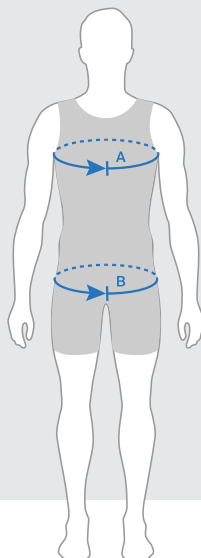

## MENS

Jerseys: F3 Basic, F5 Pro und F6 Hero / Softshell Team Jacket XJS5 Pro

owayo size	2	3	4	5	6	7	8	9	10	11	12
Chest circumference (cm)	82-86	86-90	90-94	94-98	98-102	102-106	106-110	110-114	114-118	118-122	122-126
International size	XS	S		M		L		XL		XXL	

## WOMENS

Jersey F6w Hera / Softshell Team Jacket XJS5w Pro\*

owayo size	S1	S2	S3	S4	S5	S6	S7	S8	S9	S10
Chest circumference (cm)	74-78	78-82	82-86	86-90	90-94	94-98	98-104	104-110	110-116	116-122
International size	XS	S		M		L		XL		

\* Softshell Team Jacket XJS5 Pro only available up to size S8.

### Chest Circumference (A)

Wrap the tape measure around the widest part of your chest. Make sure that the tape measure is straight, parallel with the floor and not pulled too tightly.