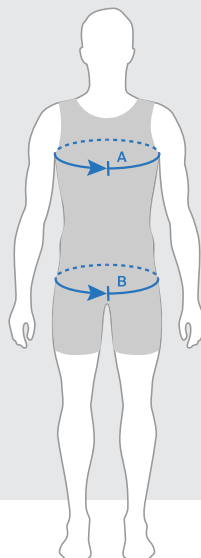

Size Chart Esports

MENS

Jerseys: F3 Basic, F5 Pro und F6 Hero / Softshell Team Jacket XJS5 Pro

owayo size	2	3	4	5	6	7	8	9	10	11	12
 Chest circumference (cm)	82-86	86-90	90-94	94-98	98-102	102-106	106-110	110-114	114-118	118-122	122-126
International size	XS	S		M		L		XL		XXL	

WOMENS

Jersey F6w Hera / Softshell Team Jacket XJS5w Pro*

owayo size	S1	S2	S3	S4	S5	S6	S7	S8	S9	S10
 Chest circumference (cm)	74-78	78-82	82-86	86-90	90-94	94-98	98-104	104-110	110-116	116-122
International size	XS		S		M		L		XL	

* Softshell Team Jacket XJS5 Pro only available up to size S8.

Find the Right Size

We strongly recommend that you get samples to determine your preferred size and fit. If time constraints don't allow for samples, please refer to our sizing guide below.

In between two different sizes? If you like a looser fit, choose the larger size. Do you prefer your athletic wear to fit a bit tighter? Then pick the smaller size.

Chest Circumference (A)

Wrap the tape measure around the widest part of your chest. Make sure that the tape measure is straight, parallel with the floor and not pulled too tightly.